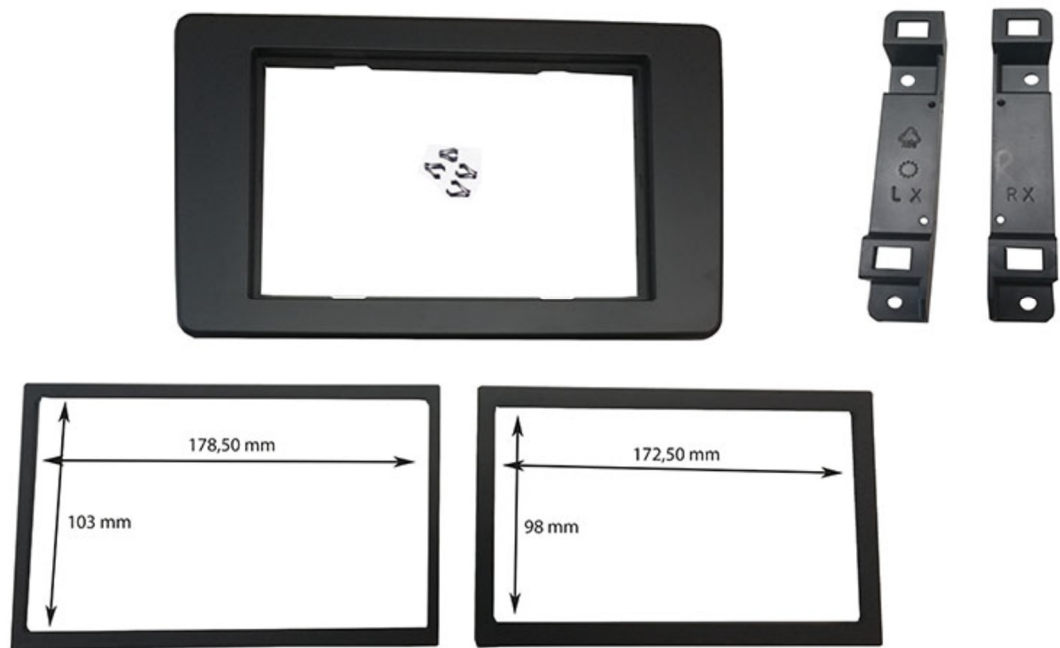

RENAULT EXPRESS / EXPRESS VAN 2021>

55.256

Radio Frame 1DIN with pocket

55.256/TT

Radio Frame 2DIN without pocket

55.256/TT-C

Radio Frame 2DIN without pocket + 2 inner trims

60.147

2DIN Fitting Kit