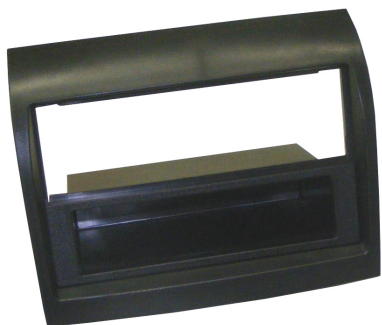

55.223

Mascherina radio Doppio DIN con cassetto
Colore: Piano Black

JUMPER/RELAY 2011
(Cars with OEM radio)

Other CARS:
FIAT - PEUGEOT