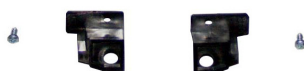

55.145

Mascherina radio doppio ISO

**CLASSE A (W169) 2005>2012 / CLASSE B
(W245) 2005>2011 / SPRINTER
2007>2008 / VITO (W639)-Chassis
233210 / VITO 2011> / VITO 2014> /
VIANO 2008> / VIANO 2011> / CLASSE R
(W251) 2006>2013 /**

[cars with OEM audio 5 radio is necessary to
install the two plastic fixing clips(left & right)]

**Other CARS:
VOLKSWAGEN**