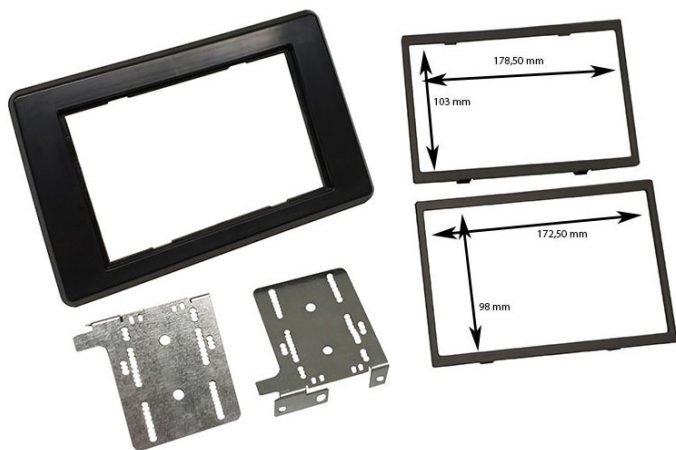

60.143/2

Kit per fissaggio radio Doppio
DIN+cornici

MASTER 2020

Other CARS:
NISSAN
OPEL