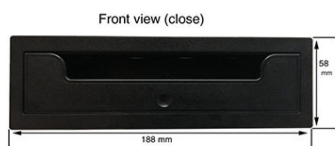

55.231/N-247

Colour: Black

55.231/G-247

Colour: Dark Grey metallic

55.231/GM-247

Colour: Gardenia Silver

55.231/GB-247

Colour: Dark Grey

55.231/SL-247

Colour: Light Silver

Mascherina radio Doppio ISO senza
cassetto basculante

LEON 2005 RHD

(Right Hand Drive)