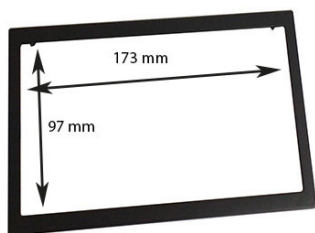

55.231/N-TTC

Colour: Black

55.231/G-TTC

Colour: Dark Grey metallic

55.231/GM-TTC

Colour: Gardenia Silver

55.231/GB-TTC

Colour: Dark Grey

55.231/SL-TTC

Colour: Light Silver

Mascherina radio Doppio ISO senza
cassetto+cornice

LEON 2005 RHD

(Right Hand Drive)