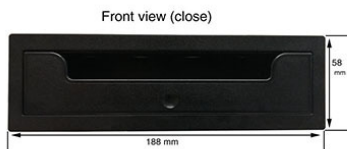

55.231/GB-247

Colour: Dark Grey

55.231/SL-247

Colour: Light Silver

Mascherina radio Doppio ISO senza
cassetto basculante

LEON 2005 RHD

(Right Hand Drive)

55.231/N-002