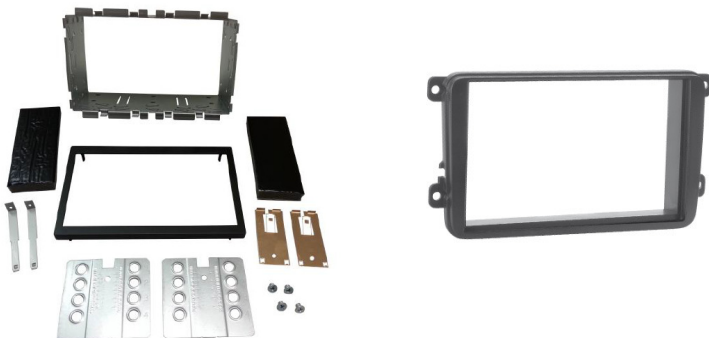

60.044

Kit fascia Doppio ISO per fissaggio
radio Doppio DIN

**OCTAVIA II 2007>2013 / FABIA
2005>2014 / SUPERB 2008>2013**