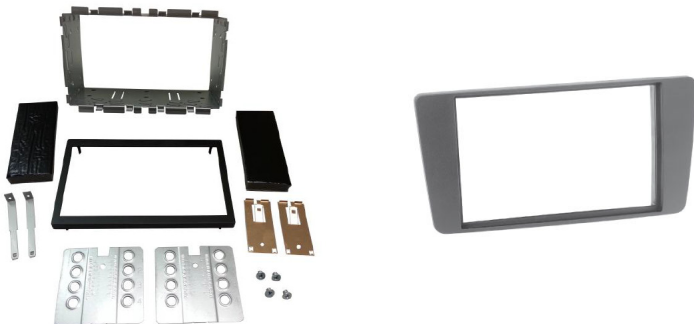

60.036

Kit fascia Doppio ISO per fissaggio
radio Doppio DIN

**OCTAVIA II 2004>2008 / OCTAVIA
III 2009>2013 / YETI 2009**