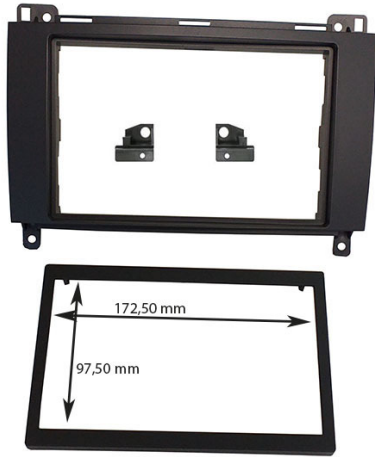

55.145/TT-C

Mascherina Radio Doppio ISO senza cassetto+cornice

CRAFTER 2006

<Cars with OEM audio 5 radio is necessary to install the two plastic fixing clips (left & right)>

Other CARS:
MERCEDES