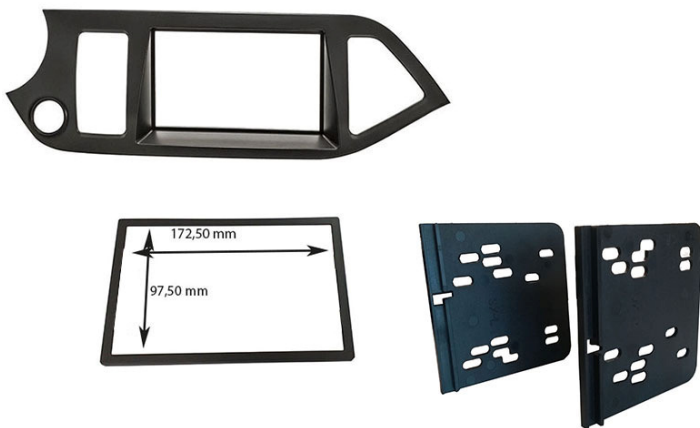

60.072/PLK

(Start & Stop version)

PICANTO 2011>