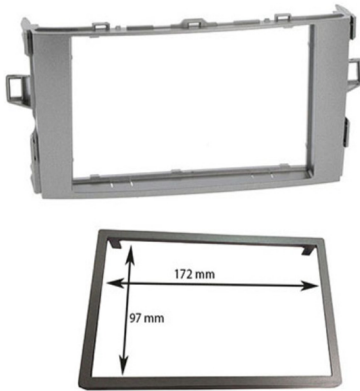

60.042/G-PLK

Colour: Grey

AURIS 2006>2012

60.042/GM-PLK

Colour: Metal Grey

AURIS 2006>2012

FITTING KITS WITH PLASTIC BRACKETS

60.042/S-PLK