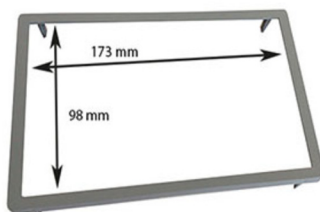

Colour: Light Grey

IBIZA 2008>

60.049/AN-PLK

Colour: Metal Black

IBIZA 2008>

60.049/AS-PLK

Colour: Grey/Blue

IBIZA 2008>