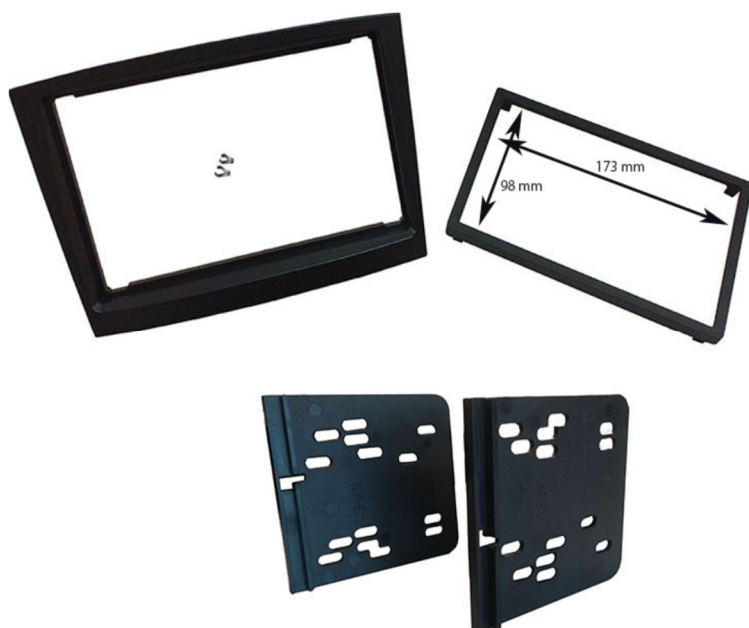

60.108/PLK

Colour: Black

Fiat DOBLO' 2015
Opel COMBO 2015