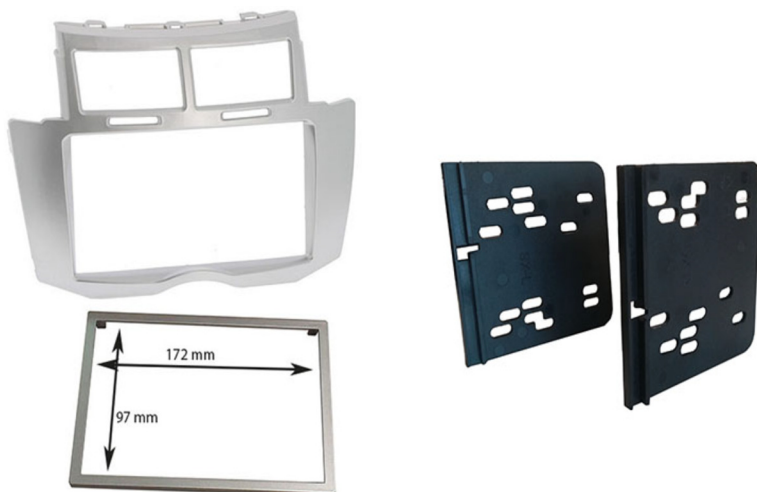

60.067/PLK

YARIS 2006>2011