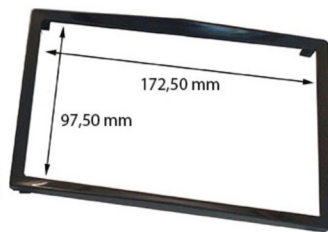

ANTARA 2007>

FITTING KITS WITH PLASTIC BRACKETS

60.032/WP-PLK

Colour: Pearl White

CORSA 2011>

60.032/GL-PLK

Colour: Shiny Grey

CORSA 2011>