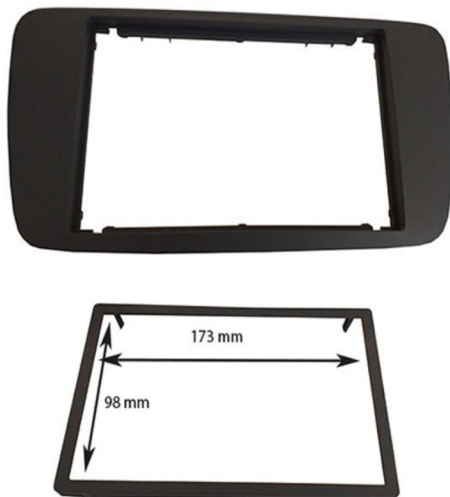

RCZ 2010

60.047/PLK

Opel AGILA 2008>
Suzuki SPLASH 2008>

60.049/AL-PLK

Colour: Anthracite Black

IBIZA 2008>

FITTING KITS WITH PLASTIC BRACKETS

60.049/AM-PLK