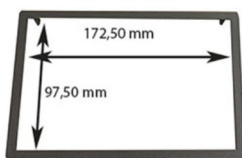

**60.055/N-PLK**

Colour: Black

I-10 2008>**60.055/S-PLK**

Colour: Silver

I-10 2008>

FITTING KITS WITH PLASTIC BRACKETS

60.059/PLK

Colour: Silver