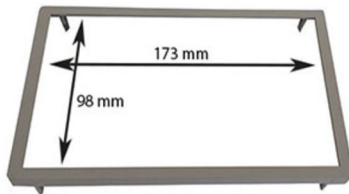

FITTING KITS WITH PLASTIC BRACKETS

60.049/AM-PLK

Colour: Light Grey

IBIZA 2008>

60.049/AN-PLK

Colour: Metal Black

IBIZA 2008>