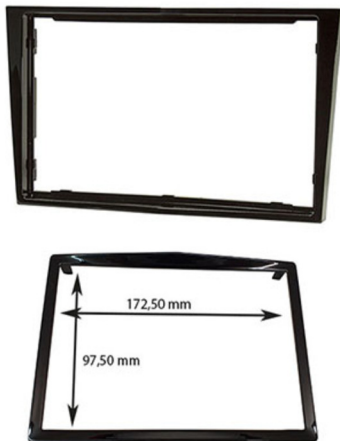

60.032/NL-PLK

Colour: Piano Black

CORSA 2006>

60.032/FL-PLK

Colour: London Smoke

ASTRA 2004>

ZAFIRA 2005>