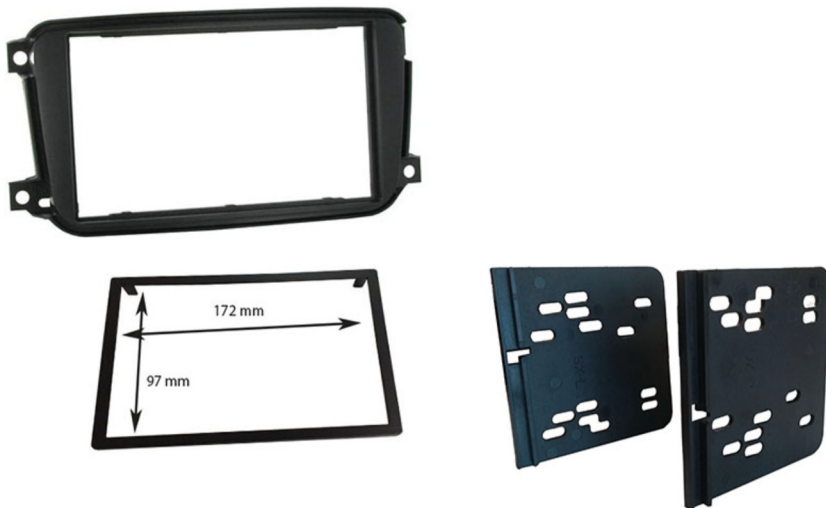

60.065/PLK

**SMART FOR-TWO (MHD)
2010>**