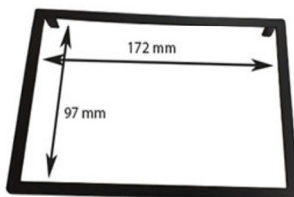

ANTARA 2007>

FITTING KITS WITH PLASTIC BRACKETS

60.032/WP-PLK

Colour: Pearl White

CORSA 2011>

60.032/GL-PLK

Colour: Shiny Grey

CORSA 2011>