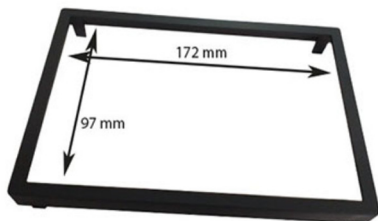

FITTING KITS WITH PLASTIC BRACKETS

60.140/PLK

Colour: Black

YARIS 2017>