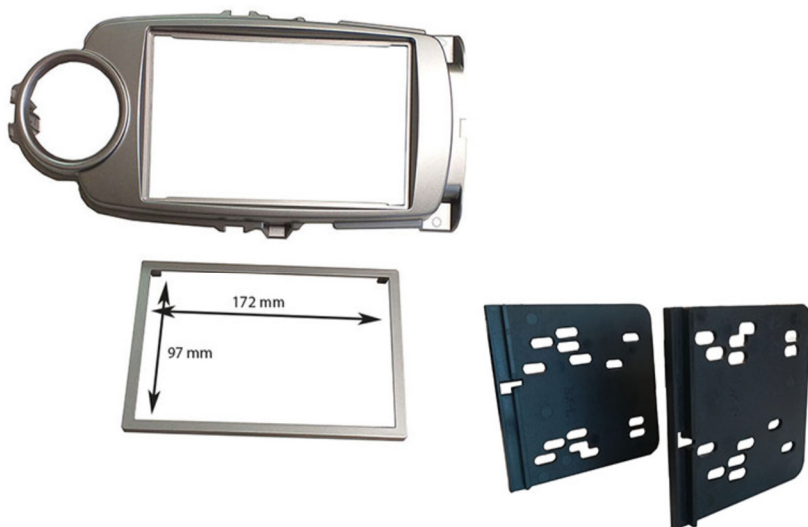

60.072/PLK

(Start & Stop version)

PICANTO 2011>

60.072/2-PLK

PICANTO 2011>

FITTING KITS WITH PLASTIC BRACKETS

60.073/PLK

YARIS 2011>