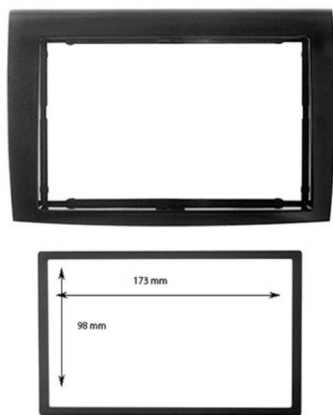

FITTING KITS WITH PLASTIC BRACKETS

60.012/PLK

Fiat Sedici 2006>
Suzuki SX4 2006>

60.013/PLK

BRAVO 2007>

60.027/PLK

FREELANDER 2006>2014
DISCOVERY 2004>2009
RANGE ROVER SPORT
2005>2013

60.032/SL-PLK