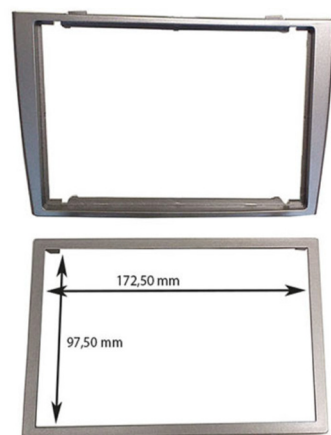

60.046/PLK

Colour: Silver

**308 2007>
308 CC 2009>
RCZ 2010**

FITTING KITS WITH PLASTIC BRACKETS

60.046/NL-PLK

Colour: Piano Black

308 2007>

308 CC 2009>