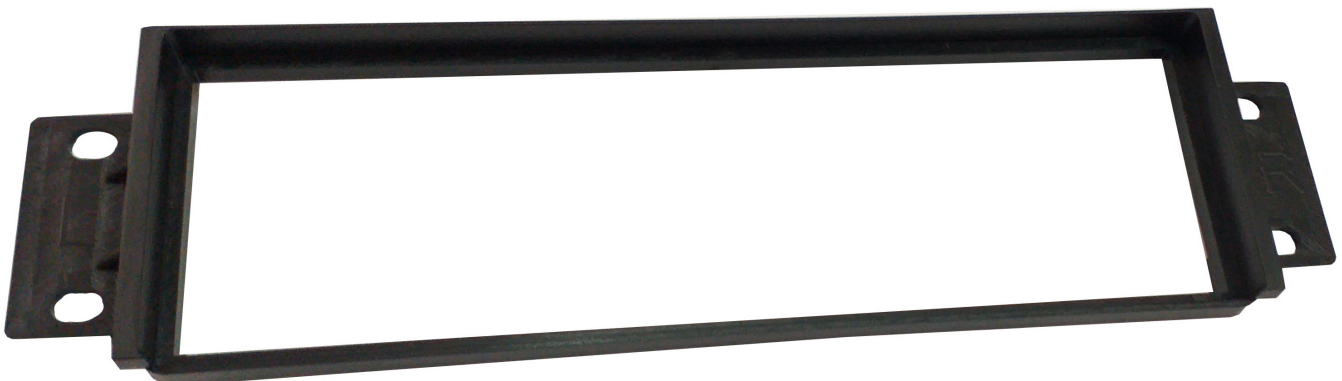

TRAFIC 2022

(Vehicles without OEM Navy)