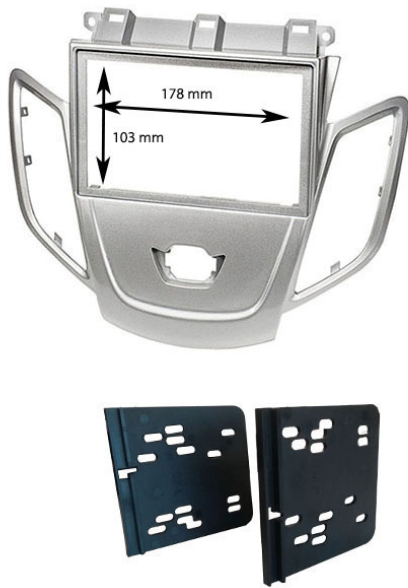

**FITTING KITS WITH PLASTIC BRACKETS +
INNER TRIM 178x103 mm FOR RADIO 7"**

60.060/DG-7" PLK
Radio Frame Silver+
Dashboard Dark Grey
FIESTA 2008>