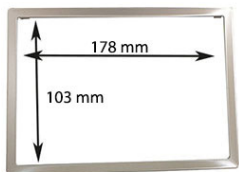

60.032/GM-7" PLK

Colour: Metal Grey

ANTARA 2007>

**FITTING KITS WITH PLASTIC BRACKETS +
INNER TRIM 178x103 mm FOR RADIO 7"**

60.032/WP-7" PLK

Colour: Pearl White

CORSA 2011>

60.032/GL-7" PLK