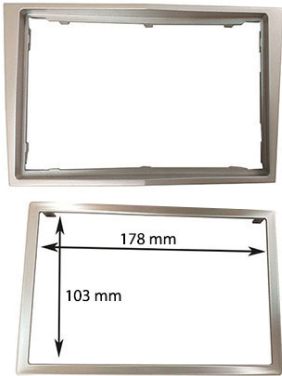

FITTING KITS WITH PLASTIC BRACKETS + INNER TRIM 178x103 mm FOR RADIO 7"

60.032/CH-7" PLK

Colour: Champagne

CORSA 2006>