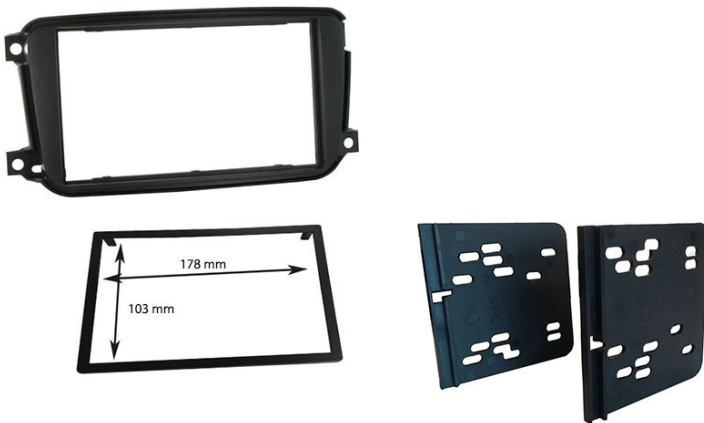

60.065/7"-PLK
**SMART FOR-TWO (MHD)
2010>**