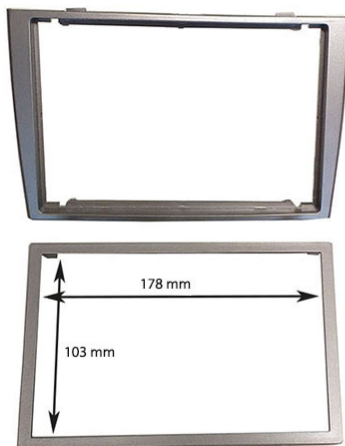

60.046/7"-PLK

Colour: Silver

**308 2007>
308 CC 2009>
RCZ 2010**