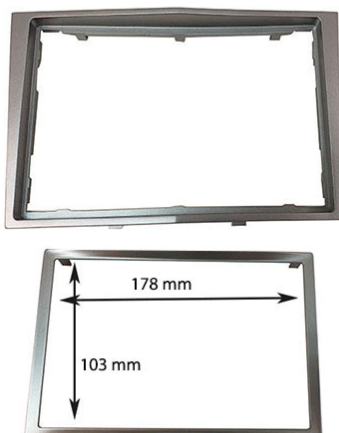

60.032/GR-7" PLK

Colour: Dark Grey

ASTRA 2004>

ZAFIRA 2005>