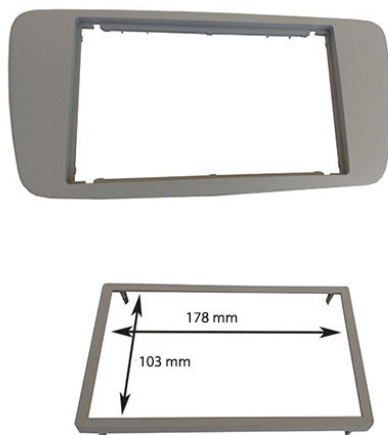

60.049/AM-7" PLK

Colour: Light Grey

IBIZA 2008>