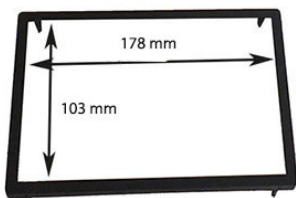

Colour: Piano Black

FIESTA 2008>

**FITTING KITS WITH PLASTIC BRACKETS +
INNER TRIM 178x103 mm FOR RADIO 7"**

60.059/7"-PLK

Colour: Silver

FIESTA 2008>

60.055/N-7"PLK

Colour: Black