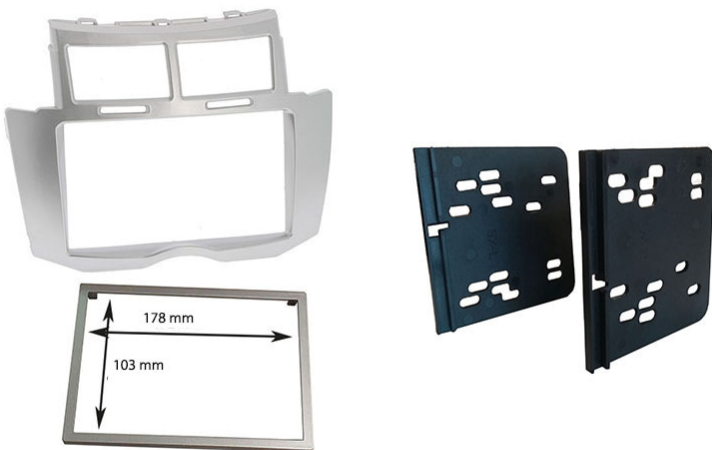

60.067/7"-PLK
YARIS 2006>2011