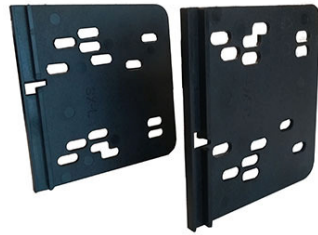

**FITTING KITS WITH PLASTIC BRACKETS +
INNER TRIM 178x103 mm FOR RADIO 7"**

60.012/7"-PLK

**Fiat Sedici 2006>
Suzuki SX4 2006>**

60.013/7"-PLK

BRAVO 2007>

60.027/7"-PLK

**FREELANDER 2006>2014
DISCOVERY 2004>2009
RANGE ROVER SPORT
2005>2013**

FITTING KITS WITH PLASTIC BRACKETS + INNER TRIM 178x103 mm FOR RADIO 7"

60.032/CH-7" PLK

Colour: Champagne

CORSA 2006>

60.032/SL-7" PLK

Colour: Shiny Silver

CORSA 2006>

60.032/NL-7" PLK

Colour: Piano Black

CORSA 2006>

FITTING KITS WITH PLASTIC BRACKETS + INNER TRIM 178x103 mm FOR RADIO 7"

60.032/FL-7" PLK

Colour: London Smoke

ASTRA 2004>

ZAFIRA 2005>

60.032/A-7" PLK