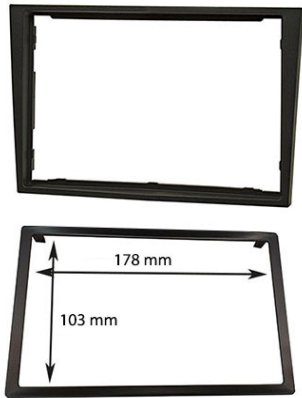

Colour: Silver

ASTRA 2004>

ZAFIRA 2005>

60.032/GR-7" PLK

Colour: Dark Grey

ASTRA 2004>

ZAFIRA 2005>

FITTING KITS WITH PLASTIC BRACKETS + INNER TRIM 178x103 mm FOR RADIO 7"