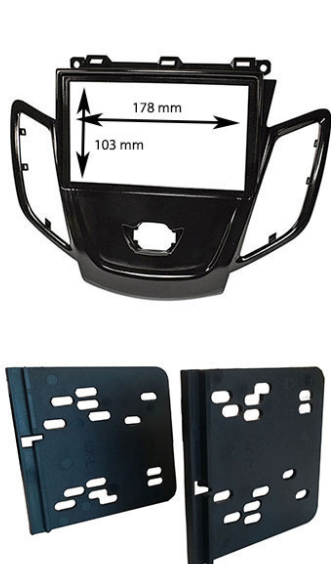

60.060/NLR-7" PLK
Radio Frame Piano Black + Dashboard
Red
FIESTA 2008>