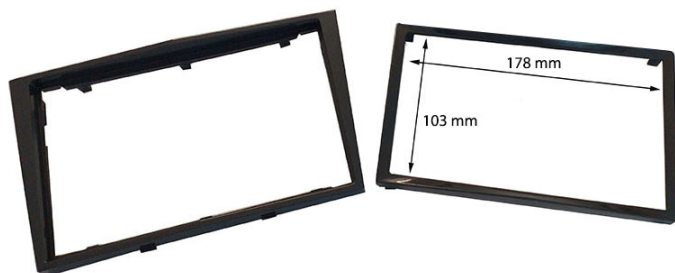

60.032/GM-7" PLK

Colour: Metal Grey

ANTARA 2007>

**FITTING KITS WITH PLASTIC BRACKETS +
INNER TRIM 178x103 mm FOR RADIO 7"**

60.032/WP-7" PLK

Colour: Pearl White

CORSA 2011>

60.032/GL-7" PLK