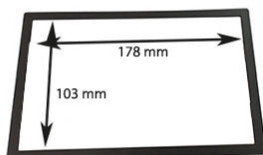

60.072/2-7" PLK

PICANTO 2011>