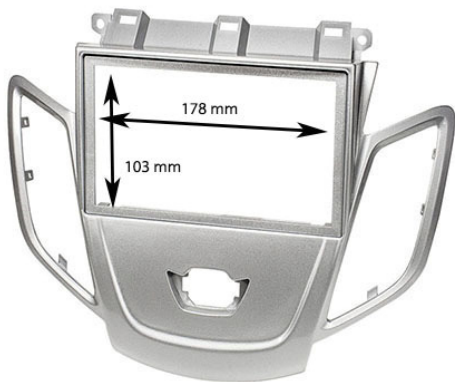

**FITTING KITS WITH PLASTIC BRACKETS +
INNER TRIM 178x103 mm FOR RADIO 7"**

60.059/7"-PLK

Colour: Silver

FIESTA 2008>