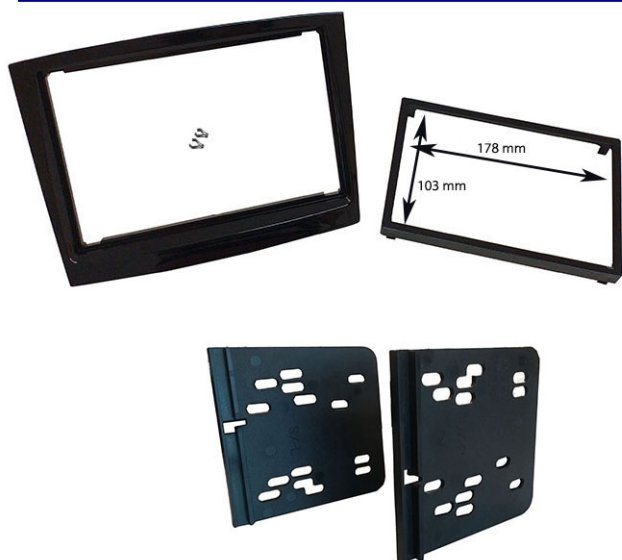

60.073/7''-PLK

YARIS 2011>

60.108/7''-PLK

Colour: Black

**Fiat DOBLO' 2015
Opel COMBO 2015**

60.108/NL-7''PLK

Colour: Piano Black

**Fiat DOBLO' 2015
Opel COMBO 2015**