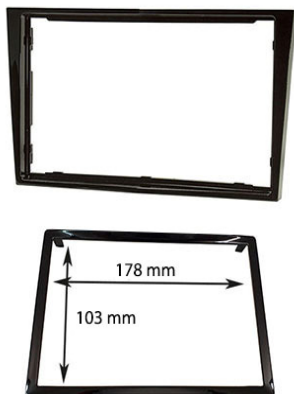

**FITTING KITS WITH PLASTIC BRACKETS +
INNER TRIM 178x103 mm FOR RADIO 7"**

60.012/7"-PLK

**Fiat Sedici 2006>
Suzuki SX4 2006>**

60.013/7"-PLK

BRAVO 2007>

60.027/7"-PLK

**FREELANDER 2006>2014
DISCOVERY 2004>2009
RANGE ROVER SPORT
2005>2013**

FITTING KITS WITH PLASTIC BRACKETS + INNER TRIM 178x103 mm FOR RADIO 7"

60.032/CH-7" PLK

Colour: Champagne

CORSA 2006>

60.032/SL-7" PLK

Colour: Shiny Silver

CORSA 2006>

60.032/NL-7" PLK