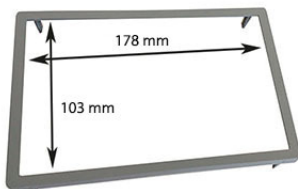

IBIZA 2008>

60.049/AM-7" PLK

Colour: Light Grey

IBIZA 2008>

FITTING KITS WITH PLASTIC BRACKETS + INNER TRIM 178x103 mm FOR RADIO 7"

60.049/AN-7" PLK

Colour: Metal Black

IBIZA 2008>