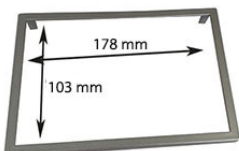

60.051/A-7" PLK

Colour: Silver

**AGILA 2000>2006 / OMEGA
2000>2003 / ASTRA
2000>2004 / VIVARO
2002>2006 / CORSA
2000>2006 / CORSA C
2000>2006 / CORSA SPORT
2000>2006 / ASTRA
2000>2004 / MERIVA >2006
/ SIGNUM >2006 / VECTRA
2002>2005 / COMBO >2011
/ MOVANO**