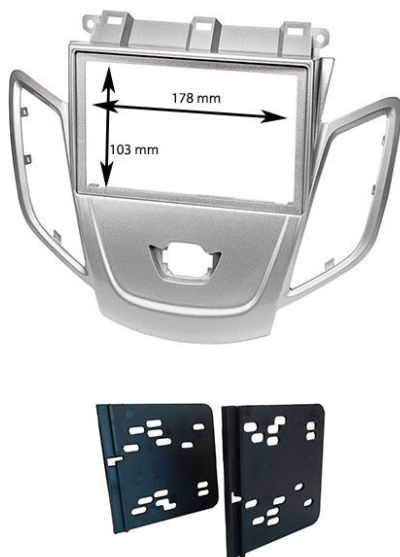

I-10 2008>

60.055/S-7"PLK

Colour: Silver

I-10 2008>

**FITTING KITS WITH PLASTIC BRACKETS +
INNER TRIM 178x103 mm FOR RADIO 7"**

60.060/B-7" PLK
Radio Frame Silver+
Dashboard Blue
FIESTA 2008>

60.060/G-7" PLK
Radio Frame Silver+
Dashboard Grey
FIESTA 2008>