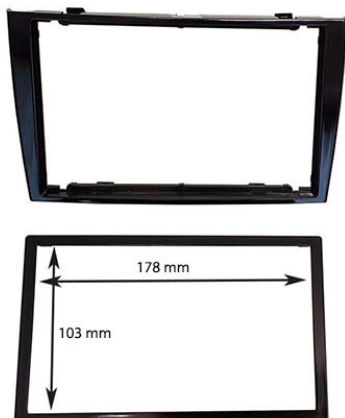

60.046/NL-7" PLK

Colour: Piano Black

**308 2007>
308 CC 2009>
RCZ 2010**