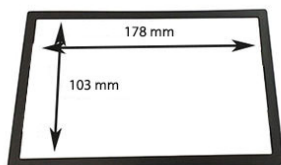

60.072/7"-PLK

(Start & Stop version)

PICANTO 2011>