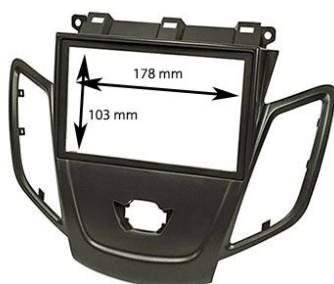

**FITTING KITS WITH PLASTIC BRACKETS +
INNER TRIM 178x103 mm FOR RADIO 7"**

60.060/GMG-7"PLK
Radio Frame Metal Grey +
Dashboard Grey
FIESTA 2008>

60.060/GMR-7"PLK
Radio Frame Metal Grey +
Dashboard Red
FIESTA 2008>