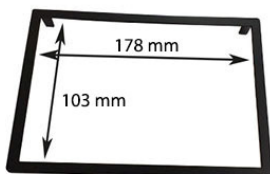

60.038/7"-PLK

GRAN VITARA 2005>2015