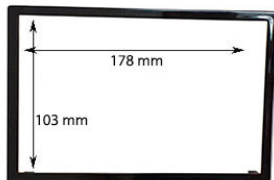

60.060/NLDG-7" PLK
Radio Frame Piano Black +
Dashboard Dark Grey
FIESTA 2008>

60.065/7"-PLK
**SMART FOR-TWO (MHD)
2010>**

60.067/7"-PLK
YARIS 2006>2011

**FITTING KITS WITH PLASTIC BRACKETS +
INNER TRIM 178x103 mm FOR RADIO 7"**