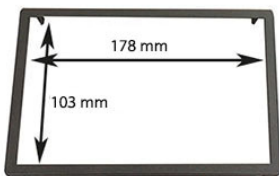

60.055/S-7"PLK

Colour: Silver

I-10 2008>