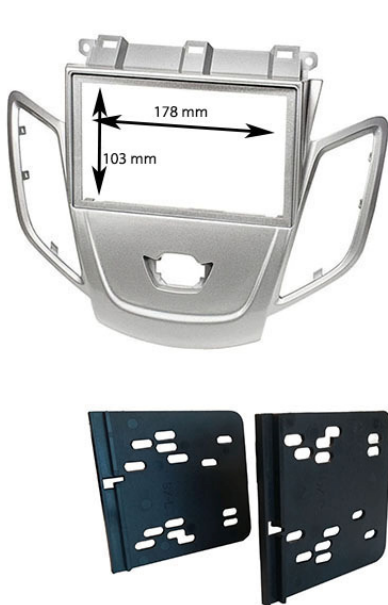

I-10 2008>

60.055/S-7"PLK

Colour: Silver

I-10 2008>

**FITTING KITS WITH PLASTIC BRACKETS +
INNER TRIM 178x103 mm FOR RADIO 7"**

60.060/B-7" PLK
Radio Frame Silver+
Dashboard Blue
FIESTA 2008>

60.060/G-7" PLK
Radio Frame Silver+
Dashboard Grey
FIESTA 2008>