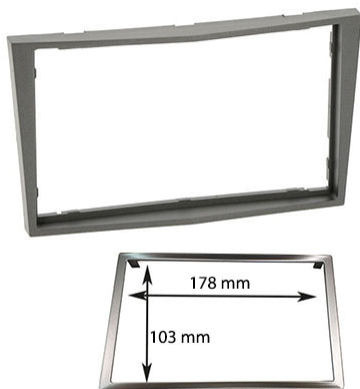

60.032/GM-7" PLK

Colour: Metal Grey

ANTARA 2007>

**FITTING KITS WITH PLASTIC BRACKETS +
INNER TRIM 178x103 mm FOR RADIO 7"**

60.032/WP-7" PLK

Colour: Pearl White

CORSA 2011>

60.032/GL-7" PLK