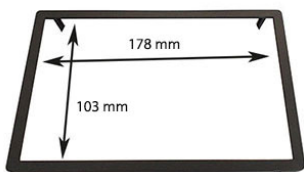

IBIZA 2008>

60.049/AM-7" PLK

Colour: Light Grey

IBIZA 2008>

FITTING KITS WITH PLASTIC BRACKETS + INNER TRIM 178x103 mm FOR RADIO 7"

60.049/AN-7" PLK

Colour: Metal Black

IBIZA 2008>