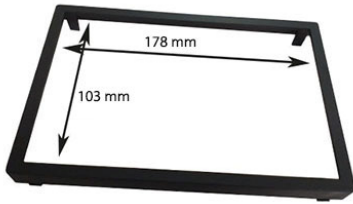

60.140/7"-PLK

Colour: Black

YARIS 2017>