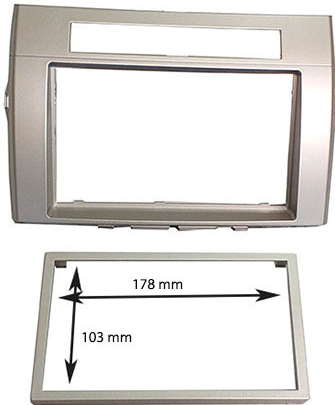

AURIS 2006>2012

60.042/S-7" PLK

Colour: Silver

AURIS 2006>2012

60.043/N-7" PLK

Colour: Black

COROLLA VERSO 2004>2009

FITTING KITS WITH PLASTIC BRACKETS + INNER TRIM 178x103 mm FOR RADIO 7"