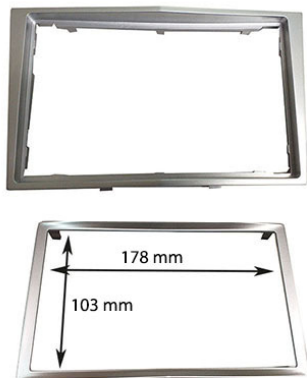

60.032/S-7" PLK

Colour: Shiny Silver

ASTRA 2004>

ZAFIRA 2005>