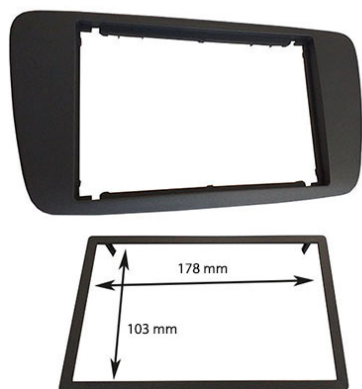

**308 2007>
308 CC 2009>
RCZ 2010**

**FITTING KITS WITH PLASTIC BRACKETS +
INNER TRIM 178x103 mm FOR RADIO 7"**

60.047/7"-PLK

**Opel AGILA 2008>
Suzuki SPLASH 2008>**

60.049/AL-7" PLK

Colour: Anthracite Black