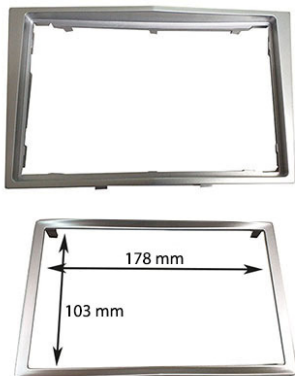

60.032/SL-7" PLK

Colour: Shiny Silver

CORSA 2006>