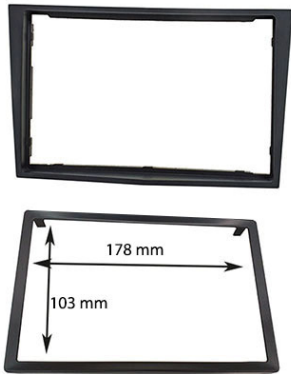

FITTING KITS WITH PLASTIC BRACKETS + INNER TRIM 178x103 mm FOR RADIO 7"

60.032/FL-7" PLK

Colour: London Smoke

ASTRA 2004>

ZAFIRA 2005>