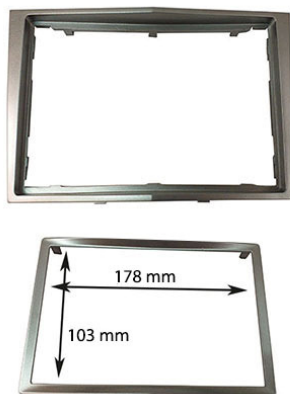

Colour: Piano Black

CORSA 2006>

FITTING KITS WITH PLASTIC BRACKETS + INNER TRIM 178x103 mm FOR RADIO 7"

60.032/FL-7" PLK

Colour: London Smoke

ASTRA 2004>

ZAFIRA 2005>

60.032/A-7" PLK