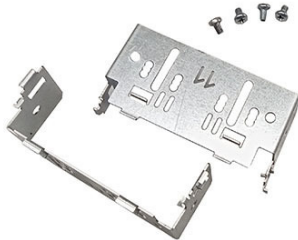

Citroen JUMPER 2006

Fiat DUCATO 2006

Peugeot BOXER 2006

60.008/N-STFC2

2DIN Fitting Kit colour:Black
with metal brackets + inner
trims(173x98 mm+178X103 mm)

Citroen JUMPER 2006

Fiat DUCATO 2006

Peugeot BOXER 2006

60.011/ STF-98
2DIN Fitting Kit with metal
brackets+ inner trim
(173X98 mm)

Fiat STILO

60.011/ STF-103
2DIN Fitting Kit with metal
brackets+ inner trim
(178X103 mm)

Fiat STILO

60.011/ STF-C2
2DIN Fitting Kit with metal
brackets+ inner trims
(173X98 + 178X103 mm)

Fiat STILO

60.005/ STF-98

2DIN Fitting Kit with metal brackets+ inner trim
(173X98 mm)

Audi A4 2007

60.005/ STF-103

2DIN Fitting Kit with metal brackets+ inner trim
(178X103 mm)

Audi A4 2007

60.005/ STF-C2

2DIN Fitting Kit with metal brackets+ inner trims
(173X98 + 178X103 mm)

Audi A4 2007

60.015/ STF-98

2DIN Fitting Kit with metal brackets+
inner trim(173X98 mm)

Ford C-MAX >2011 / S-MAX >2011 / FOCUS II
2005>2011 / FUSION 2006> / FIESTA 2006>2008 /
GALAXY 2007> / KUGA 2008>2012 / MONDEO
2007>2014 / FOCUS 2004>2007 / TORNEO 2007> /
TRANSIT 2007>2015