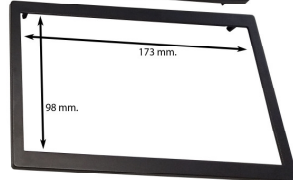

60.011/ STF-98
2DIN Fitting Kit with metal
brackets+ inner trim
(173X98 mm)

Fiat STILO

60.011/ STF-103
2DIN Fitting Kit with metal
brackets+ inner trim
(178X103 mm)

Fiat STILO

60.011/ STF-C2
2DIN Fitting Kit with metal
brackets+ inner trims
(173X98 + 178X103 mm)

Fiat STILO

60.005/ STF-98

2DIN Fitting Kit with metal brackets+ inner trim
(173X98 mm)

Audi A4 2007

60.005/ STF-103

2DIN Fitting Kit with metal brackets+ inner trim
(178X103 mm)

Audi A4 2007

60.005/ STF-C2

2DIN Fitting Kit with metal brackets+ inner trims
(173X98 + 178X103 mm)

Audi A4 2007

60.015/ STF-98

2DIN Fitting Kit with metal brackets+
inner trim(173X98 mm)

Ford C-MAX >2011 / S-MAX >2011 / FOCUS II
2005>2011 / FUSION 2006> / FIESTA 2006>2008 /
GALAXY 2007> / KUGA 2008>2012 / MONDEO
2007>2014 / FOCUS 2004>2007 / TORNEO 2007> /
TRANSIT 2007>2015