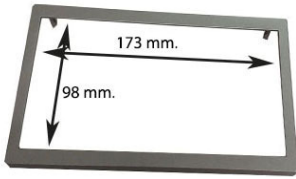

60.034/ STF-98

2DIN Fitting Kit with metal brackets +inner trim
(173X98 mm)
Colour: Grey

Seat ALTEA 2004>2015 / TOLEDO
2004>2009

60.034/ STF-103

2DIN Fitting Kit with metal brackets +inner trim
(178X103 mm)
Colour: Grey

Seat ALTEA 2004>2015 / TOLEDO
2004>2009

60.034/ STF-C2

2DIN Fitting Kit with metal brackets +inner trim
(173X98 +178x103 mm)
Colour: Grey

SeatALTEA 2004>2015 / TOLEDO
2004>2009