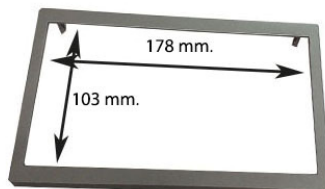

60.034/ STF-103

2DIN Fitting Kit with metal brackets +inner trim
(178X103 mm)
Colour: Grey

Seat ALTEA 2004>2015 / TOLEDO
2004>2009