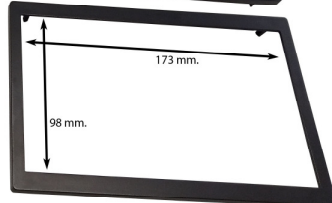

Colour: Black

Seat ALTEA 2004>2015 / TOLEDO
2004>2009

60.034/N-STF103

2DIN Fitting Kit with metal brackets +inner trim
(178X103 mm)

Colour: Black

Seat ALTEA 2004>2015 / TOLEDO
2004>2009

60.034/N-STFC2

2DIN Fitting Kit with metal brackets +inner trim
(173X98 +178x103 mm)