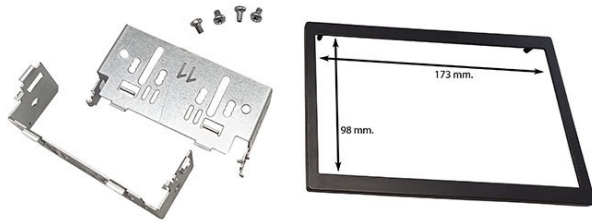

60.008/ STF-98

2DIN Fitting Kit with metal brackets+ inner trim
(173X98 mm)

Citroen JUMPER 2006

Fiat DUCATO 2006

Peugeot BOXER 2006

60.008/STF-103

2DIN Fitting Kit with metal brackets + inner trim
(178X103 mm)

Citroen JUMPER 2006

Fiat DUCATO 2006

Peugeot BOXER 2006

60.008/STF-C2

2DIN Fitting Kit with metal brackets + 2 inner trims
(173x98 mm+178X103 mm)

Citroen JUMPER 2006

Fiat DUCATO 2006

Peugeot BOXER 2006

60.008/N-STF98

2DIN Fitting Kit colour:Black
with metal brackets + inner
trim(173X98 mm)

Citroen JUMPER 2006

Fiat DUCATO 2006

Peugeot BOXER 2006

60.008/N-STF103

2DIN Fitting Kit colour:Black
with metal brackets + inner
trim(178X103 mm)

Citroen JUMPER 2006

Fiat DUCATO 2006

Peugeot BOXER 2006

60.008/N-STFC2

2DIN Fitting Kit colour:Black
with metal brackets + inner
trims(173x98 mm+178X103 mm)

Citroen JUMPER 2006

Fiat DUCATO 2006

Peugeot BOXER 2006