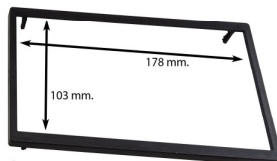

Colour: Black

Seat ALTEA 2004>2015 / TOLEDO
2004>2009

60.034/N-STF103

2DIN Fitting Kit with metal brackets +inner trim
(178X103 mm)

Colour: Black

Seat ALTEA 2004>2015 / TOLEDO
2004>2009

60.034/N-STFC2

2DIN Fitting Kit with metal brackets +inner trim
(173X98 +178x103 mm)