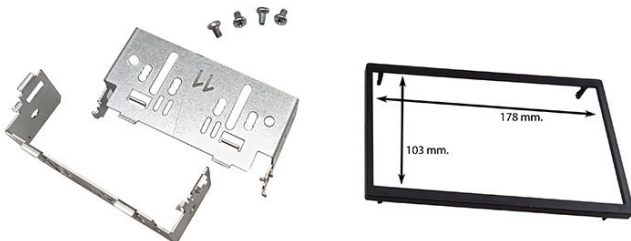

Colour: Black

Seat ALTEA 2004>2015 / TOLEDO
2004>2009

60.034/N-STF103

2DIN Fitting Kit with metal brackets +inner trim
(178X103 mm)

Colour: Black

Seat ALTEA 2004>2015 / TOLEDO
2004>2009

60.034/N-STFC2

2DIN Fitting Kit with metal brackets +inner trim
(173X98 +178x103 mm)

Colour: Black

Seat ALTEA 2004>2015 / TOLEDO
2004>2009

60.037/STF-98

2DIN Fitting Kit with metal brackets + inner trim
(173X98 mm)

SMART FOR-TWO 2007>2010 / SMART FOR-FOUR

60.037/STF-103

2DIN Fitting Kit with metal brackets + inner trim
(178X103 mm)