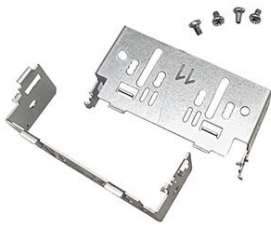

60.034/ STF-98

2DIN Fitting Kit with metal brackets +inner trim
(173X98 mm)
Colour: Grey

Seat ALTEA 2004>2015 / TOLEDO
2004>2009

60.034/ STF-103

2DIN Fitting Kit with metal brackets +inner trim
(178X103 mm)
Colour: Grey

Seat ALTEA 2004>2015 / TOLEDO
2004>2009

60.034/ STF-C2

2DIN Fitting Kit with metal brackets +inner trim
(173X98 +178x103 mm)
Colour: Grey

SeatALTEA 2004>2015 / TOLEDO
2004>2009

60.034/N-STF98

2DIN Fitting Kit with metal brackets +inner trim
(173X98 mm)