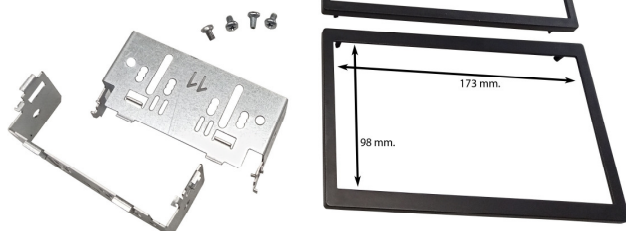

60.037/STF-C2

2DIN Fitting Kit with metal brackets + inner trim
(173X98 + 178x103 mm)

SMART FOR-TWO 2007>2010 / SMART FOR-FOUR