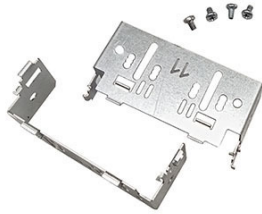

Citroen JUMPER 2006

Fiat DUCATO 2006

Peugeot BOXER 2006

60.008/N-STFC2

2DIN Fitting Kit colour:Black
with metal brackets + inner
trims(173x98 mm+178X103 mm)

Citroen JUMPER 2006

Fiat DUCATO 2006

Peugeot BOXER 2006

60.011/ STF-98
2DIN Fitting Kit with metal
brackets+ inner trim
(173X98 mm)

Fiat STILO

60.011/ STF-103
2DIN Fitting Kit with metal
brackets+ inner trim
(178X103 mm)

Fiat STILO

60.011/ STF-C2
2DIN Fitting Kit with metal
brackets+ inner trims
(173X98 + 178X103 mm)

Fiat STILO

60.005/ STF-98

2DIN Fitting Kit with metal brackets+ inner trim
(173X98 mm)

Audi A4 2007

60.005/ STF-103

2DIN Fitting Kit with metal brackets+ inner trim
(178X103 mm)

Audi A4 2007

60.005/ STF-C2

2DIN Fitting Kit with metal brackets+ inner trims
(173X98 + 178X103 mm)

Audi A4 2007

60.015/ STF-98

2DIN Fitting Kit with metal brackets+
inner trim(173X98 mm)

Ford C-MAX >2011 / S-MAX >2011 / FOCUS II
2005>2011 / FUSION 2006> / FIESTA 2006>2008 /
GALAXY 2007> / KUGA 2008>2012 / MONDEO
2007>2014 / FOCUS 2004>2007 / TORNEO 2007> /
TRANSIT 2007>2015