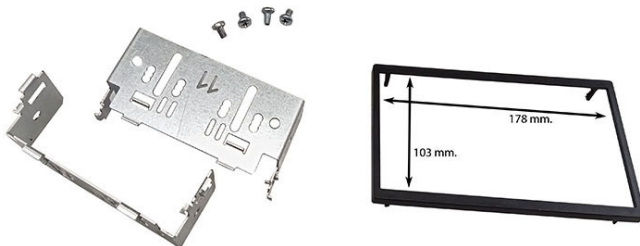

60.008/ STF-98

2DIN Fitting Kit with metal brackets+ inner trim
(173X98 mm)

Citroen JUMPER 2006

Fiat DUCATO 2006

Peugeot BOXER 2006

60.008/STF-103

2DIN Fitting Kit with metal brackets + inner trim
(178X103 mm)

Citroen JUMPER 2006

Fiat DUCATO 2006

Peugeot BOXER 2006

60.008/STF-C2

2DIN Fitting Kit with metal brackets + 2 inner trims
(173x98 mm+178X103 mm)

Citroen JUMPER 2006

Fiat DUCATO 2006

Peugeot BOXER 2006

60.008/N-STF98

2DIN Fitting Kit colour:Black
with metal brackets + inner
trim(173X98 mm)

Citroen JUMPER 2006

Fiat DUCATO 2006

Peugeot BOXER 2006

60.008/N-STF103

2DIN Fitting Kit colour:Black
with metal brackets + inner
trim(178X103 mm)