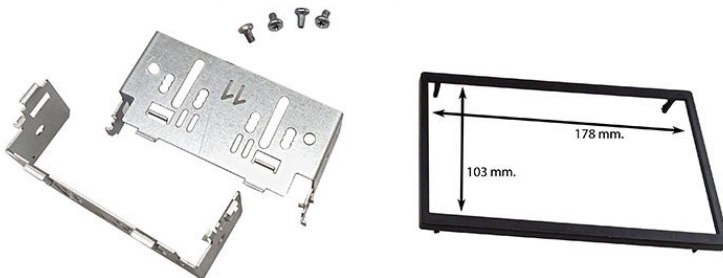

SMART FOR-TWO 2007>2010 / SMART FOR-FOUR

60.037/STF-C2

2DIN Fitting Kit with metal brackets + inner trim
(173X98 + 178x103 mm)

SMART FOR-TWO 2007>2010 / SMART FOR-FOUR

60.040/STF-98

2DIN Fitting Kit with metal brackets + inner trim
(173X98 mm)
Toyota YARIS 1999>2003