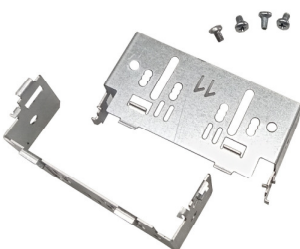

Seat ALTEA 2004>2015 / TOLEDO
2004>2009

60.034/ STF-C2

2DIN Fitting Kit with metal brackets +inner trim
(173X98 +178x103 mm)
Colour: Grey

SeatALTEA 2004>2015 / TOLEDO
2004>2009

60.034/N-STF98

2DIN Fitting Kit with metal brackets +inner trim
(173X98 mm)

Colour: Black

Seat ALTEA 2004>2015 / TOLEDO
2004>2009

60.034/N-STF103

2DIN Fitting Kit with metal brackets +inner trim
(178X103 mm)

Colour: Black

Seat ALTEA 2004>2015 / TOLEDO
2004>2009

60.034/N-STFC2

2DIN Fitting Kit with metal brackets +inner trim
(173X98 +178x103 mm)

Colour: Black

Seat ALTEA 2004>2015 / TOLEDO
2004>2009

60.037/STF-98

2DIN Fitting Kit with metal brackets + inner trim
(173X98 mm)

SMART FOR-TWO 2007>2010 / SMART FOR-FOUR

60.037/STF-103

2DIN Fitting Kit with metal brackets + inner trim
(178X103 mm)