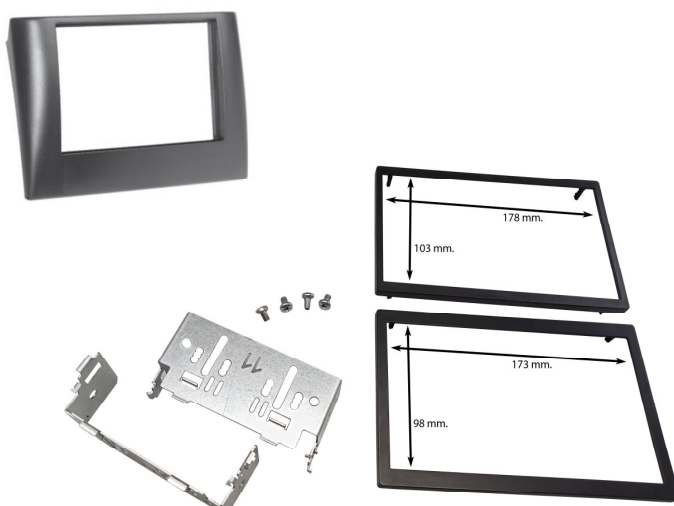

Citroen JUMPER 2006

Fiat DUCATO 2006

Peugeot BOXER 2006

60.008/N-STFC2

2DIN Fitting Kit colour:Black
with metal brackets + inner
trims(173x98 mm+178X103 mm)

Citroen JUMPER 2006

Fiat DUCATO 2006

Peugeot BOXER 2006

60.011/ STF-98
2DIN Fitting Kit with metal
brackets+ inner trim
(173X98 mm)

Fiat STILO

60.011/ STF-103
2DIN Fitting Kit with metal
brackets+ inner trim
(178X103 mm)

Fiat STILO

60.011/ STF-C2
2DIN Fitting Kit with metal
brackets+ inner trims
(173X98 + 178X103 mm)