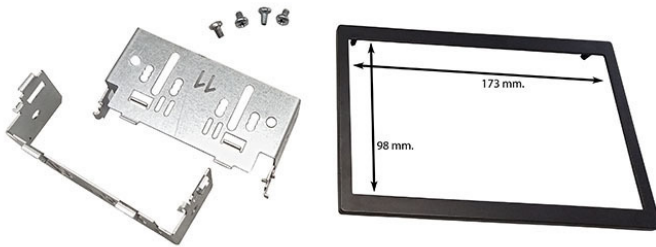

60.040/STF-98

2DIN Fitting Kit with metal brackets + inner trim
(173X98 mm)
Toyota YARIS 1999>2003