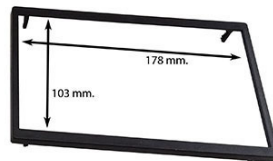

60.005/ STF-103

2DIN Fitting Kit with metal brackets+ inner trim
(178X103 mm)

Audi A4 2007