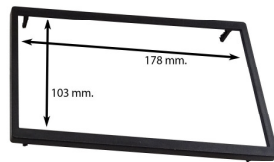

Seat ALTEA 2004>2015 / TOLEDO
2004>2009

60.034/ STF-C2

2DIN Fitting Kit with metal brackets +inner trim
(173X98 +178x103 mm)
Colour: Grey

SeatALTEA 2004>2015 / TOLEDO
2004>2009

60.034/N-STF98

2DIN Fitting Kit with metal brackets +inner trim
(173X98 mm)

Colour: Black

Seat ALTEA 2004>2015 / TOLEDO
2004>2009

60.034/N-STF103

2DIN Fitting Kit with metal brackets +inner trim
(178X103 mm)

Colour: Black

Seat ALTEA 2004>2015 / TOLEDO
2004>2009

60.034/N-STFC2

2DIN Fitting Kit with metal brackets +inner trim
(173X98 +178x103 mm)