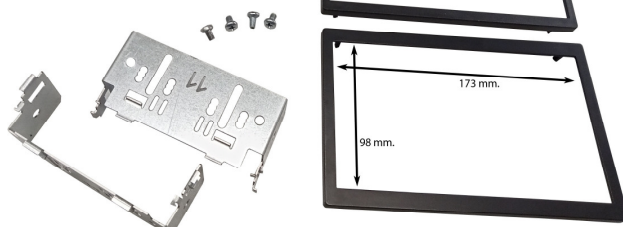

Citroen JUMPER 2006

Fiat DUCATO 2006

Peugeot BOXER 2006

60.008/STF-C2

2DIN Fitting Kit with metal brackets + 2 inner trims
(173x98 mm+178X103 mm)

Citroen JUMPER 2006

Fiat DUCATO 2006

Peugeot BOXER 2006

60.008/N-STF98

2DIN Fitting Kit colour:Black
with metal brackets + inner
trim(173X98 mm)

Citroen JUMPER 2006

Fiat DUCATO 2006

Peugeot BOXER 2006

60.008/N-STF103

2DIN Fitting Kit colour:Black
with metal brackets + inner
trim(178X103 mm)

Citroen JUMPER 2006

Fiat DUCATO 2006

Peugeot BOXER 2006

60.008/N-STFC2

2DIN Fitting Kit colour:Black
with metal brackets + inner
trims(173x98 mm+178X103 mm)

Citroen JUMPER 2006

Fiat DUCATO 2006

Peugeot BOXER 2006

60.011/ STF-98
2DIN Fitting Kit with metal
brackets+ inner trim
(173X98 mm)

Fiat STILO

60.011/ STF-103
2DIN Fitting Kit with metal
brackets+ inner trim
(178X103 mm)

Fiat STILO

60.011/ STF-C2
2DIN Fitting Kit with metal
brackets+ inner trims
(173X98 + 178X103 mm)