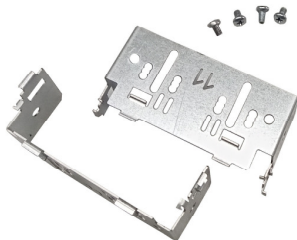

60.034/ STF-98

2DIN Fitting Kit with metal brackets +inner trim
(173X98 mm)
Colour: Grey

Seat ALTEA 2004>2015 / TOLEDO
2004>2009

60.034/ STF-103

2DIN Fitting Kit with metal brackets +inner trim
(178X103 mm)
Colour: Grey

Seat ALTEA 2004>2015 / TOLEDO
2004>2009

60.034/ STF-C2

2DIN Fitting Kit with metal brackets +inner trim
(173X98 +178x103 mm)
Colour: Grey

SeatALTEA 2004>2015 / TOLEDO
2004>2009

60.034/N-STF98

2DIN Fitting Kit with metal brackets +inner trim
(173X98 mm)

Colour: Black

Seat ALTEA 2004>2015 / TOLEDO
2004>2009

60.034/N-STF103

2DIN Fitting Kit with metal brackets +inner trim
(178X103 mm)

Colour: Black

Seat ALTEA 2004>2015 / TOLEDO
2004>2009

60.034/N-STFC2

2DIN Fitting Kit with metal brackets +inner trim
(173X98 +178x103 mm)