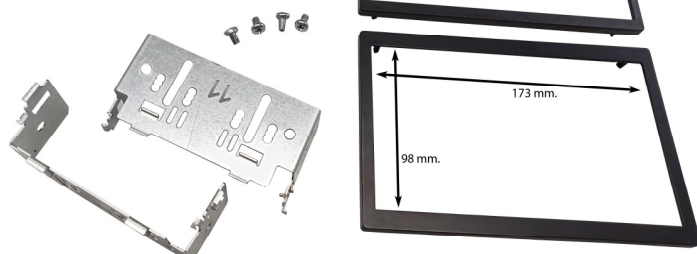

60.040/STF-C2

2DIN Fitting Kit with metal brackets + inner trim
(173X98 + 178x103 mm)
Toyota YARIS 1999>2003