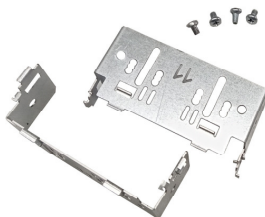

60.011/ STF-98
2DIN Fitting Kit with metal
brackets+ inner trim
(173X98 mm)

Fiat STILO

60.011/ STF-103
2DIN Fitting Kit with metal
brackets+ inner trim
(178X103 mm)

Fiat STILO

60.011/ STF-C2
2DIN Fitting Kit with metal
brackets+ inner trims
(173X98 + 178X103 mm)

Fiat STILO

60.005/ STF-98

2DIN Fitting Kit with metal brackets+ inner trim
(173X98 mm)

Audi A4 2007

60.005/ STF-103

2DIN Fitting Kit with metal brackets+ inner trim
(178X103 mm)

Audi A4 2007

60.005/ STF-C2

2DIN Fitting Kit with metal brackets+ inner trims
(173X98 + 178X103 mm)

Audi A4 2007

60.015/ STF-98

2DIN Fitting Kit with metal brackets+
inner trim(173X98 mm)

Ford C-MAX >2011 / S-MAX >2011 / FOCUS II
2005>2011 / FUSION 2006> / FIESTA 2006>2008 /
GALAXY 2007> / KUGA 2008>2012 / MONDEO
2007>2014 / FOCUS 2004>2007 / TORNEO 2007> /
TRANSIT 2007>2015

60.015/ STF-103

2DIN Fitting Kit with metal
brackets+ inner trim(178X103 mm)

Ford C-MAX >2011 / S-MAX >2011 / FOCUS II
2005>2011 / FUSION 2006> / FIESTA 2006>2008 /
GALAXY 2007> / KUGA 2008>2012 / MONDEO
2007>2014 / FOCUS 2004>2007 / TORNEO 2007> /
TRANSIT 2007>2015