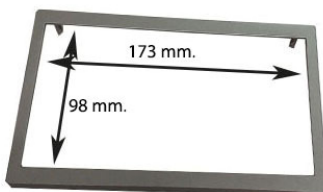

60.034/ STF-103

2DIN Fitting Kit with metal brackets +inner trim
(178X103 mm)
Colour: Grey

Seat ALTEA 2004>2015 / TOLEDO
2004>2009