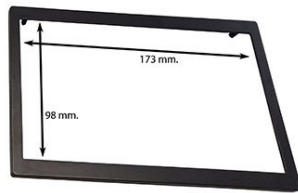

60.034/ STF-98

2DIN Fitting Kit with metal brackets +inner trim
(173X98 mm)
Colour: Grey

Seat ALTEA 2004>2015 / TOLEDO
2004>2009

60.034/ STF-103

2DIN Fitting Kit with metal brackets +inner trim
(178X103 mm)
Colour: Grey

Seat ALTEA 2004>2015 / TOLEDO
2004>2009

60.034/ STF-C2

2DIN Fitting Kit with metal brackets +inner trim
(173X98 +178x103 mm)
Colour: Grey

SeatALTEA 2004>2015 / TOLEDO
2004>2009

60.034/N-STF98

2DIN Fitting Kit with metal brackets +inner trim
(173X98 mm)