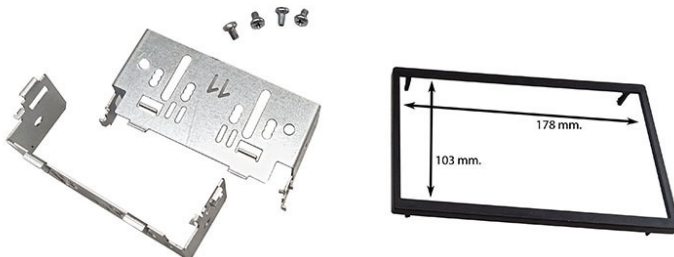

60.008/ STF-98

2DIN Fitting Kit with metal brackets+ inner trim
(173X98 mm)

Citroen JUMPER 2006

Fiat DUCATO 2006

Peugeot BOXER 2006

60.008/STF-103

2DIN Fitting Kit with metal brackets + inner trim
(178X103 mm)

Citroen JUMPER 2006

Fiat DUCATO 2006

Peugeot BOXER 2006

60.008/STF-C2

2DIN Fitting Kit with metal brackets + 2 inner trims
(173x98 mm+178X103 mm)

Citroen JUMPER 2006

Fiat DUCATO 2006

Peugeot BOXER 2006

60.008/N-STF98

2DIN Fitting Kit colour:Black
with metal brackets + inner
trim(173X98 mm)

Citroen JUMPER 2006

Fiat DUCATO 2006

Peugeot BOXER 2006

60.008/N-STF103

2DIN Fitting Kit colour:Black
with metal brackets + inner
trim(178X103 mm)