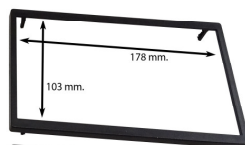

60.011/ STF-98
2DIN Fitting Kit with metal
brackets+ inner trim
(173X98 mm)

Fiat STILO

60.011/ STF-103
2DIN Fitting Kit with metal
brackets+ inner trim
(178X103 mm)

Fiat STILO

60.011/ STF-C2
2DIN Fitting Kit with metal
brackets+ inner trims
(173X98 + 178X103 mm)

Fiat STILO

60.005/ STF-98

2DIN Fitting Kit with metal brackets+ inner trim
(173X98 mm)

Audi A4 2007

60.005/ STF-103

2DIN Fitting Kit with metal brackets+ inner trim
(178X103 mm)

Audi A4 2007

60.005/ STF-C2

2DIN Fitting Kit with metal brackets+ inner trims
(173X98 + 178X103 mm)

Audi A4 2007

60.015/ STF-98

2DIN Fitting Kit with metal brackets+
inner trim(173X98 mm)

Ford C-MAX >2011 / S-MAX >2011 / FOCUS II
2005>2011 / FUSION 2006> / FIESTA 2006>2008 /
GALAXY 2007> / KUGA 2008>2012 / MONDEO
2007>2014 / FOCUS 2004>2007 / TORNEO 2007> /
TRANSIT 2007>2015