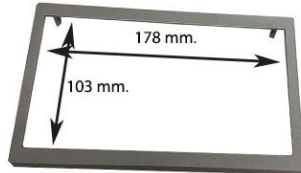

60.034/ STF-98

2DIN Fitting Kit with metal brackets +inner trim
(173X98 mm)
Colour: Grey

Seat ALTEA 2004>2015 / TOLEDO
2004>2009