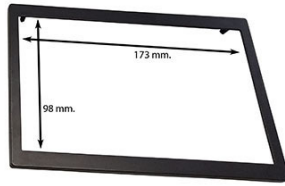

60.005/ STF-98

2DIN Fitting Kit with metal brackets+ inner trim
(173X98 mm)

Audi A4 2007