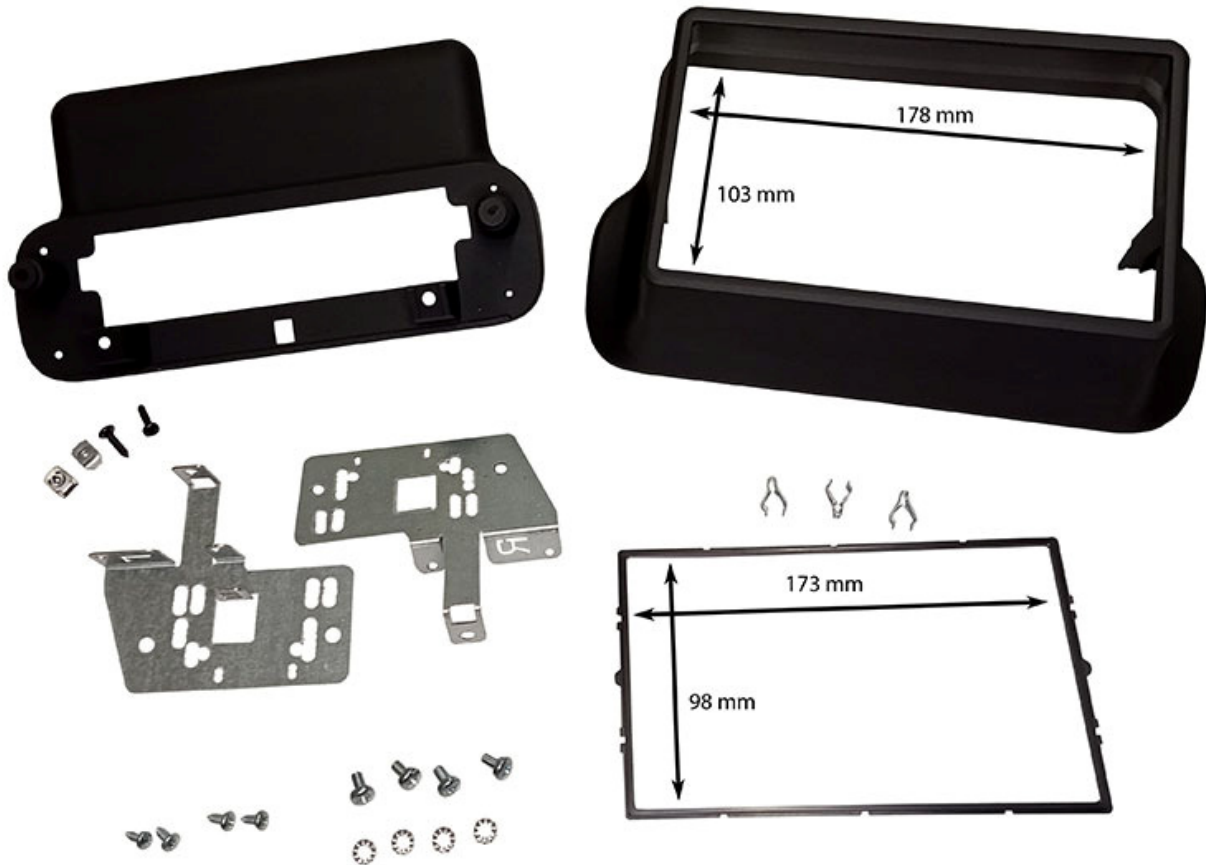

60.153

2DIN FITTING KIT

FIAT PANDA 2012>

FIAT PANDINA

Attention : MAX DEPTH RADIO 70 mm